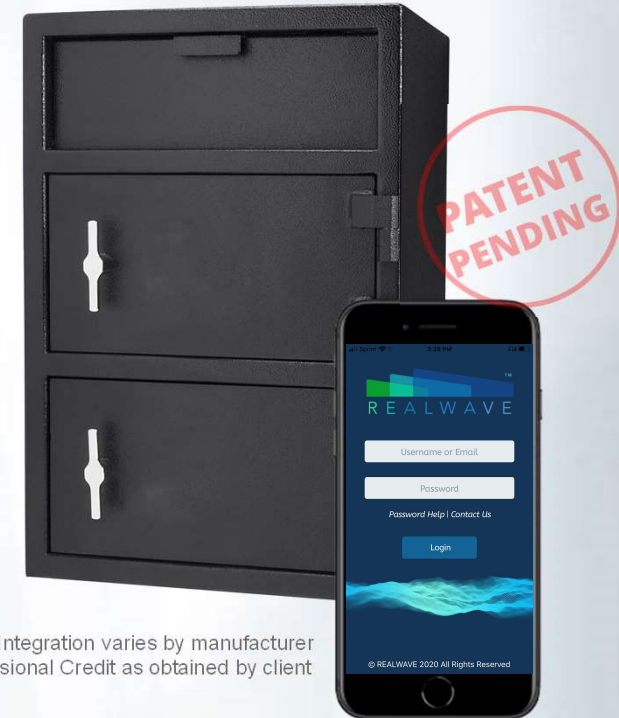

Call **(888) 714-WAVE (9283)** or visit GoRealwave.com to learn how Realwave can help your business increase profits, save time, and gain peace of mind.

*POS Integration varies by manufacturer
+Provisional Credit as obtained by client